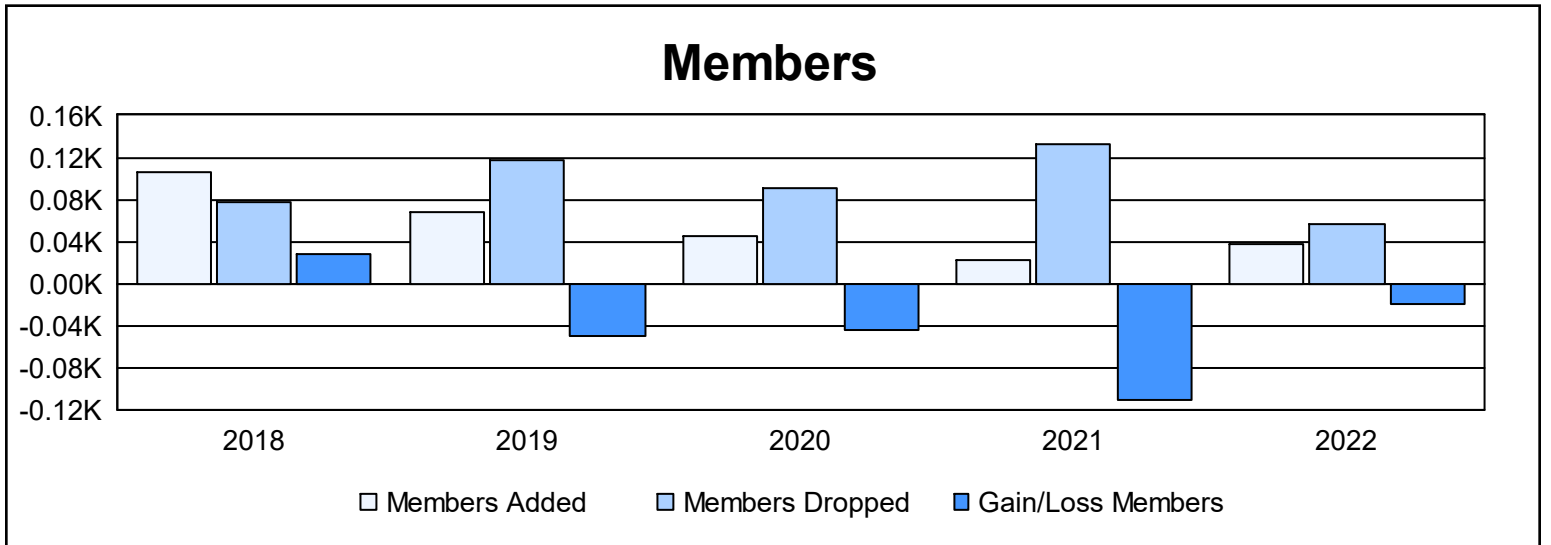

Year	New Clubs	Dropped Clubs	Gain/ Loss Clubs	New Members	Charter Members	Reinstate Members	Transfer Members	Total Member Added	Total Members Dropped	Gain/ Loss Members
2017-2018	1	1	0	40	60	1	4	105	78	27
2018-2019	0	0	0	47	21	0	0	68	118	-50
2019-2020	0	1	-1	28	4	10	3	45	90	-45
2020-2021	0	3	-3	22	0	0	0	22	132	-110
2021-2022	0	2	-2	25	2	10	0	37	56	-19
<b>Average</b>	<b>0</b>	<b>1</b>	<b>-1</b>	<b>32</b>	<b>17</b>	<b>4</b>	<b>1</b>	<b>55</b>	<b>95</b>	<b>-39</b>

### Membership Composition June 2022 Cumulative