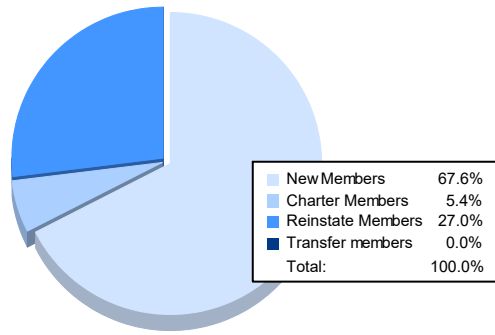

Year	New Clubs	Dropped Clubs	Gain/ Loss Clubs	New Members	Charter Members	Reinstate Members	Transfer Members	Total Member Added	Total Members Dropped	Gain/ Loss Members
2017-2018	1	1	0	40	60	1	4	105	78	27
2018-2019	0	0	0	47	21	0	0	68	118	-50
2019-2020	0	1	-1	28	4	10	3	45	90	-45
2020-2021	0	3	-3	22	0	0	0	22	132	-110
2021-2022	0	2	-2	25	2	10	0	37	56	-19
<b>Average</b>	<b>0</b>	<b>1</b>	<b>-1</b>	<b>32</b>	<b>17</b>	<b>4</b>	<b>1</b>	<b>55</b>	<b>95</b>	<b>-39</b>

### Membership Composition June 2022 Cumulative