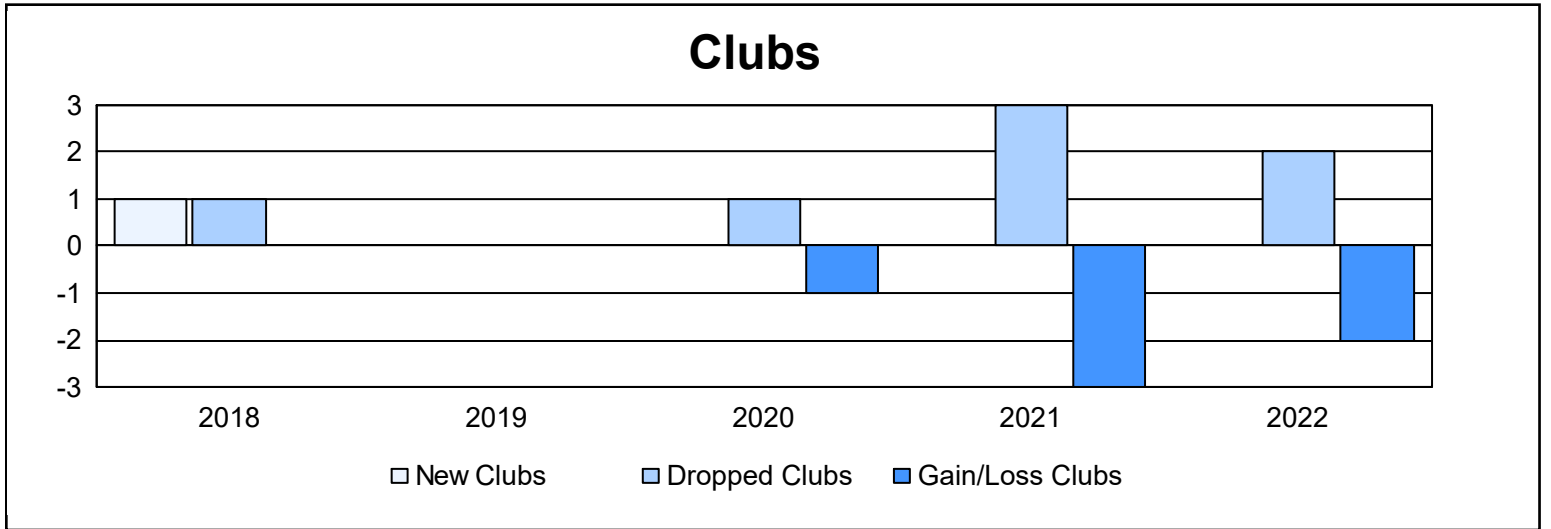

Year	New Clubs	Dropped Clubs	Gain/ Loss Clubs	New Members	Charter Members	Reinstate Members	Transfer Members	Total Member Added	Total Members Dropped	Gain/ Loss Members
2017-2018	1	1	0	40	60	1	4	105	78	27
2018-2019	0	0	0	47	21	0	0	68	118	-50
2019-2020	0	1	-1	28	4	10	3	45	90	-45
2020-2021	0	3	-3	22	0	0	0	22	132	-110
2021-2022	0	2	-2	25	2	10	0	37	56	-19
<b>Average</b>	<b>0</b>	<b>1</b>	<b>-1</b>	<b>32</b>	<b>17</b>	<b>4</b>	<b>1</b>	<b>55</b>	<b>95</b>	<b>-39</b>

### Membership Composition June 2022 Cumulative